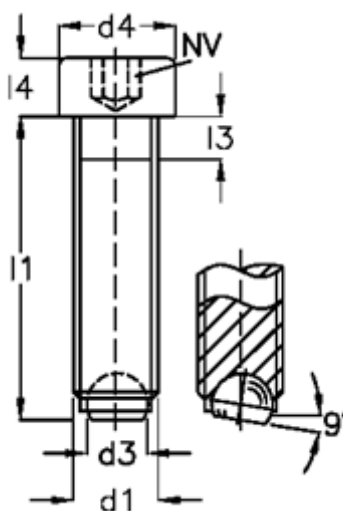

Data Sheet

Article number: 2092761911A
Description: E+G Screws with ball
GN 606-M6-20-BN

Measures

d1	= M6
d2	= 4.0
d3	= 3.2
d4	= 10
Internal hexagon	= 5.0
l1	= 20
l3	= 3.0
l4	= 6